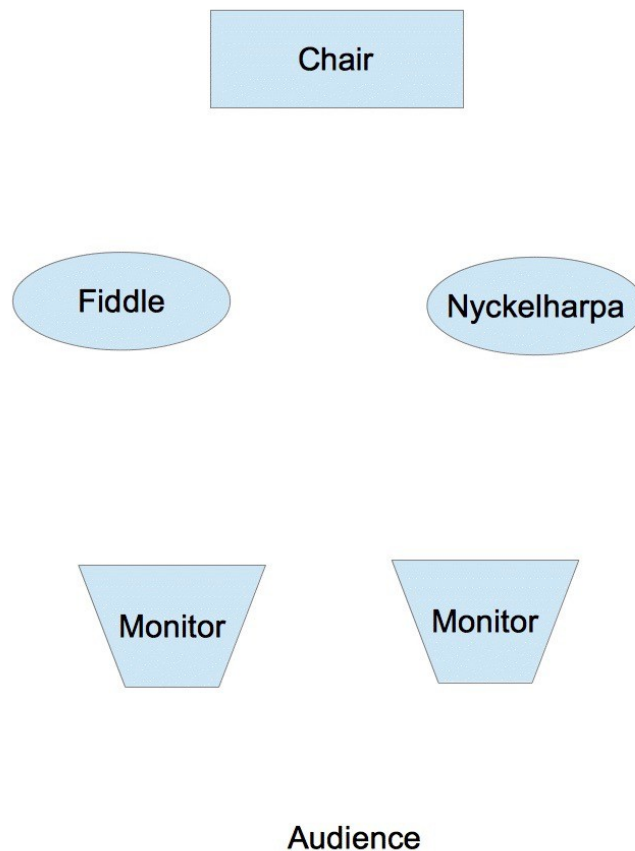

Technical rider Marine & Roswall

<i>Ch</i>	<i>Instrument</i>	<i>Spec</i>
1	talking mic	from the venue, with stand.
2	fiddle	own DPA 4099, needs XLR cable.
3	fiddle	own DPA 4099, needs XLR cable.
4	nyckelharpa	own DPA 4099, needs XLR cable.

-Our microphones need phantom power, 48 V.

-Preferable two separate monitor systems but depending on the size of the venue one or none may work. If so please check with us before the concert.

-We also need one chair to use as a stand for the nyckelharpa, with a straight top on the backrest.