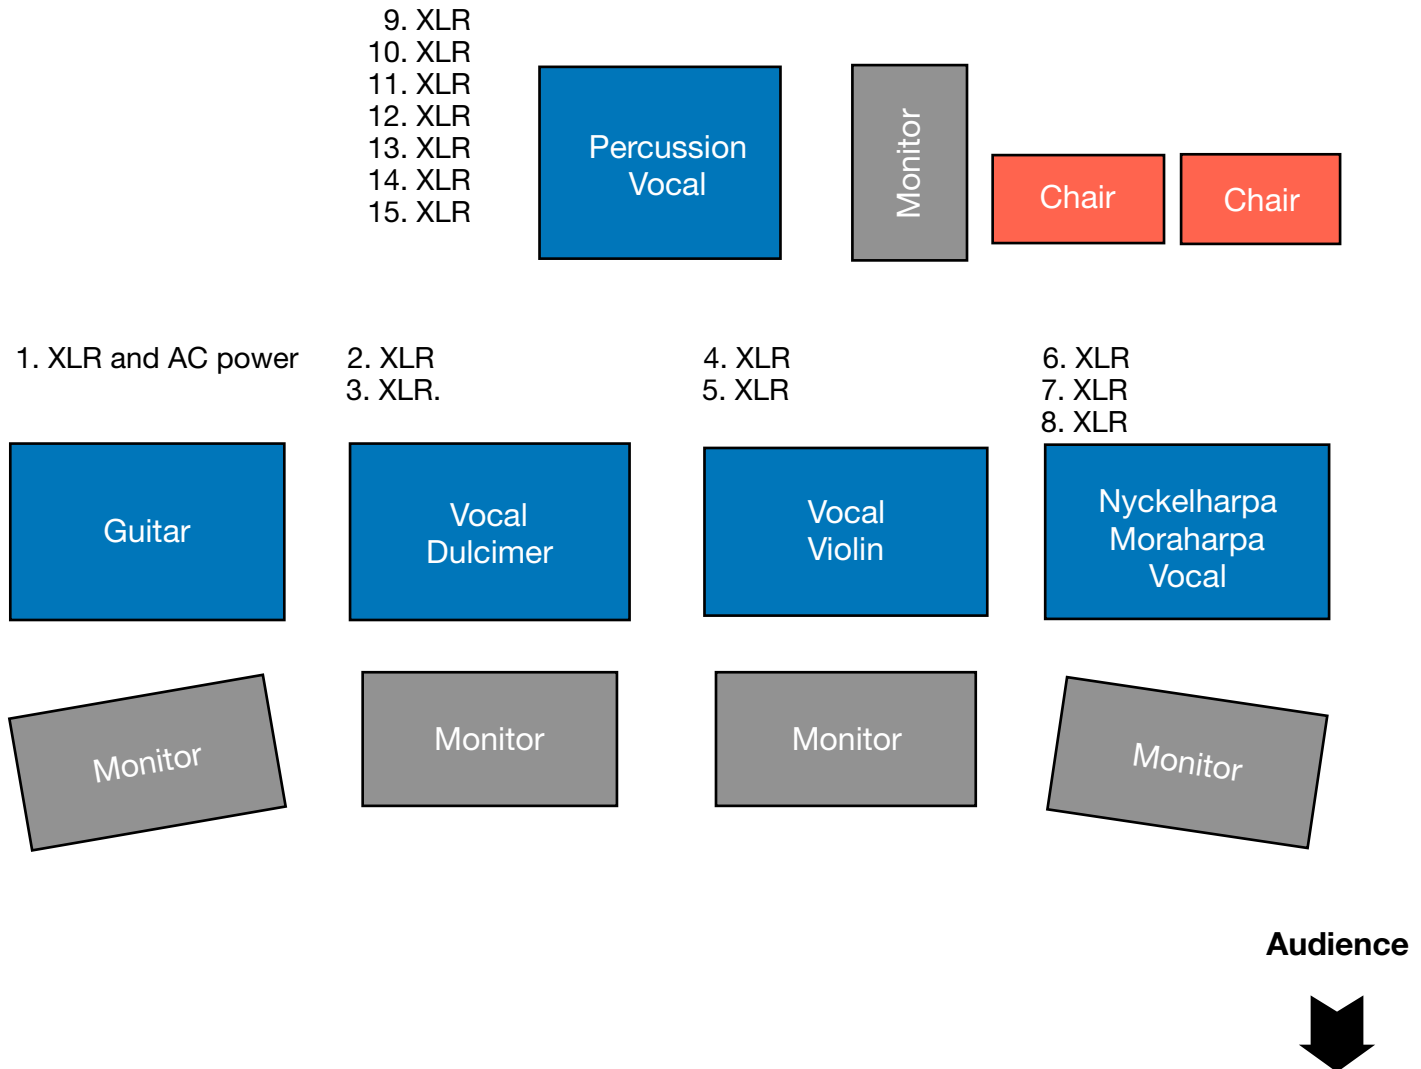

Ranarim

Stage plot / Technical rider

CH	Instrument	Spec
1.	Guitar	own DI box, needs XLR cable and AC power
2.	Vocal	own mic, needs XLR cable with phantom power
3.	Dulcimer	own mic, needs XLR cable with phantom power
4.	Vocal	own mic, needs XLR cable with phantom power
5.	Violin	own mic, needs XLR cable with phantom power
6.	Moraharpa	own mic, needs XLR cable with phantom power
7.	Nyckelharpa	own mic, needs XLR cable with phantom power
8.	Vocal	needs mic
9.	Perc.	own mic, needs XLR cable with phantom power
10.	Perc.	own mic, needs XLR cable with phantom power
11.	Perc.	own mic, needs XLR cable with phantom power
12.	Perc.	own mic, needs XLR cable with phantom power
13.	Perc.	needs condenser mic
14.	Perc.	needs condenser mic
15.	Vocal	needs mic