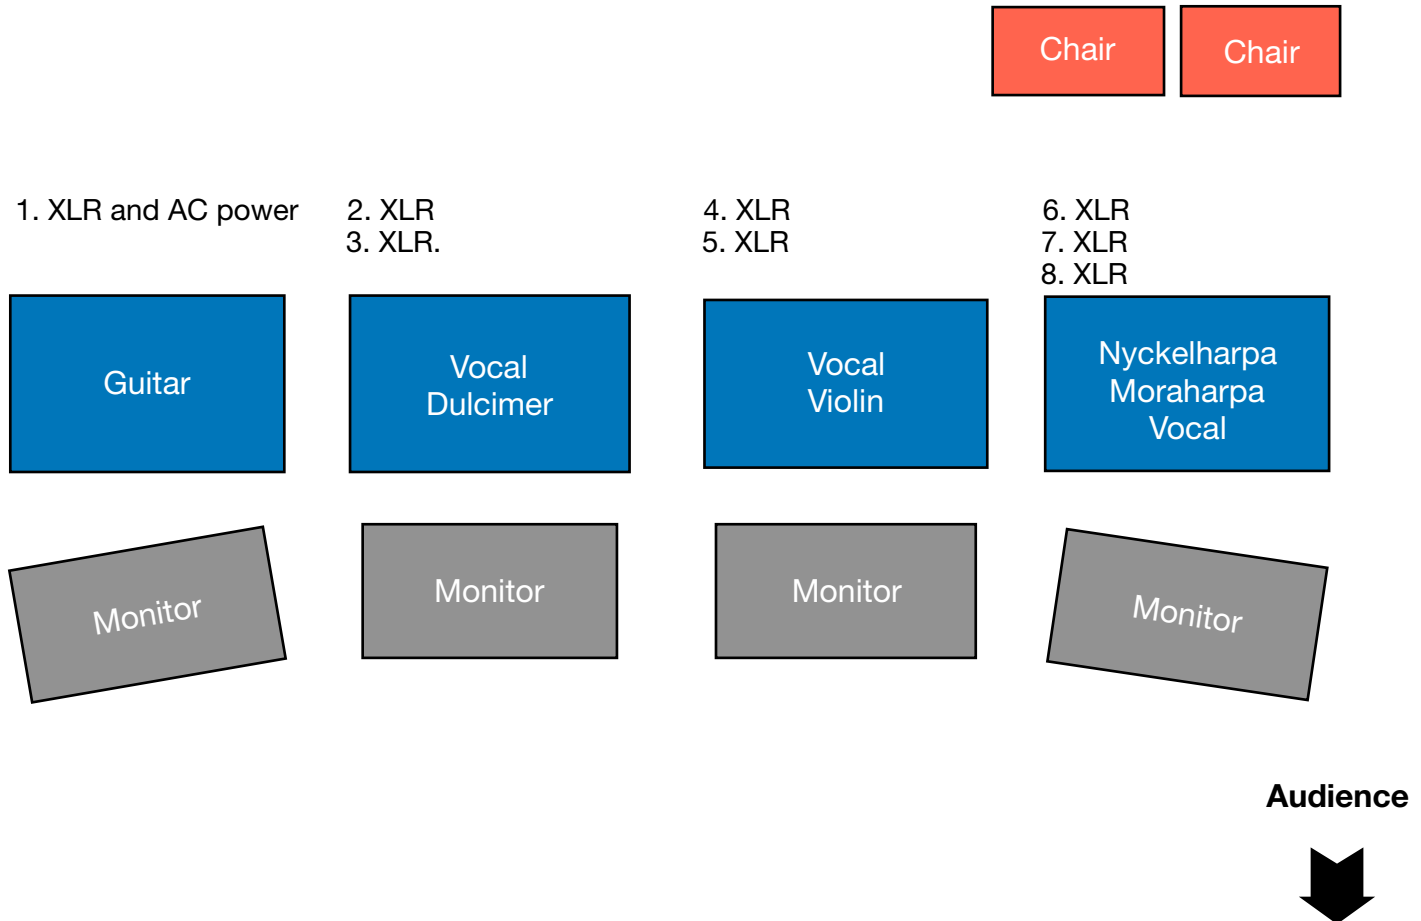

Ranarim

Stage plot / Technical rider

CH	Instrument	Spec
1.	Guitar	own DI box, needs XLR cable and AC power
2.	Vocal	own mic, needs XLR cable with phantom power
3.	Dulcimer	own mic, needs XLR cable with phantom power
4.	Vocal	own mic, needs XLR cable with phantom power
5.	Violin	own mic, needs XLR cable with phantom power
6.	Moraharpa	own mic, needs XLR cable with phantom power
7.	Nyckelharpa	own mic, needs XLR cable with phantom power
8.	Vocal	needs mic