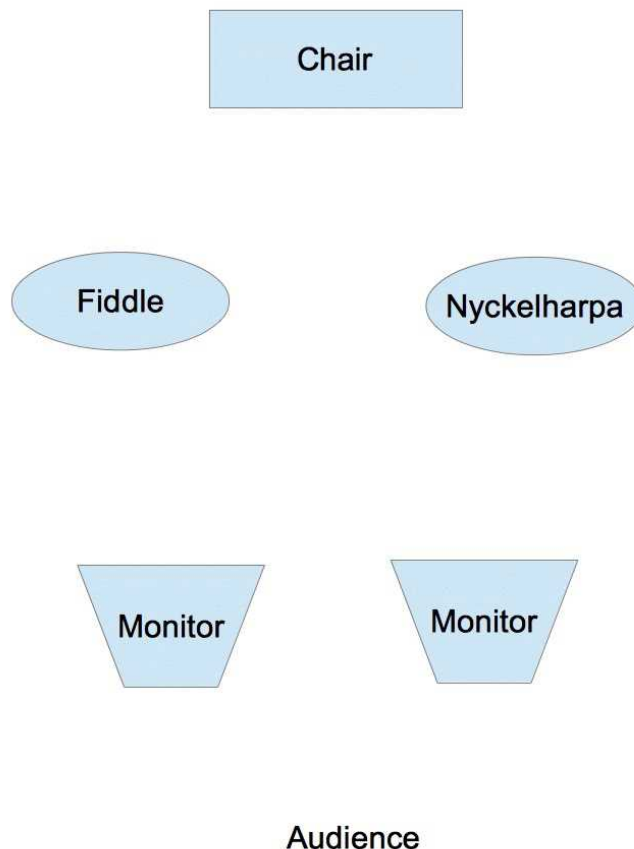

# Technical rider Marin & Roswall

<i>Ch</i>	<i>Instrument</i>	<i>Spec</i>
1	talking mic	from the venue, with stand.
2	fiddle	own DPA 4099, needs XLR cable.
3	nyckelharpa	own DPA 4099, needs XLR cable.

-Our microphones need phantom power, 48 V.

-Preferable two separate monitor systems but depending on the size of the venue one or none may work. If so please check with us before the concert.

-We also need one chair to use as a stand for the nyckelharpa, with a straight top on the backrest.